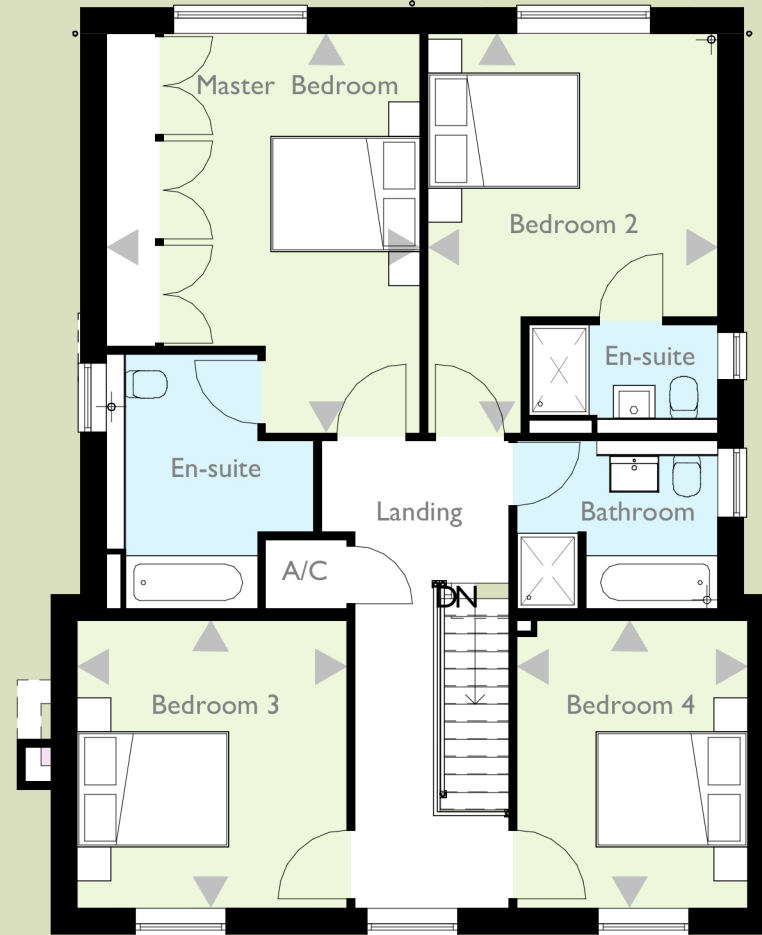

## Ground Floor Sales

1 : 100

GROUND FLOOR

Kitchen / Dining	8.085m x 5.079m	26.52' x 16.66'
Living Room	6.369m x 3.574	20.89' x 11.72'
Study	3.835m x 3.054	12.58' x 10.02'

TOTAL FOOR AREA 193.12m<sup>2</sup> / 2078ft<sup>2</sup>

## First Floor Sales

1 : 100

FIRST FLOOR

Bedroom 1	5.287m x 4.145m	17.34' x 13.6'
Bedroom 2	5.287m x 3.840m	17.34' x 12.6'
Bedroom 3	3.810m x 3.574m	12.50' x 11.72'
Bedroom 4	3.810m x 3.054m	12.50' x 10.02'